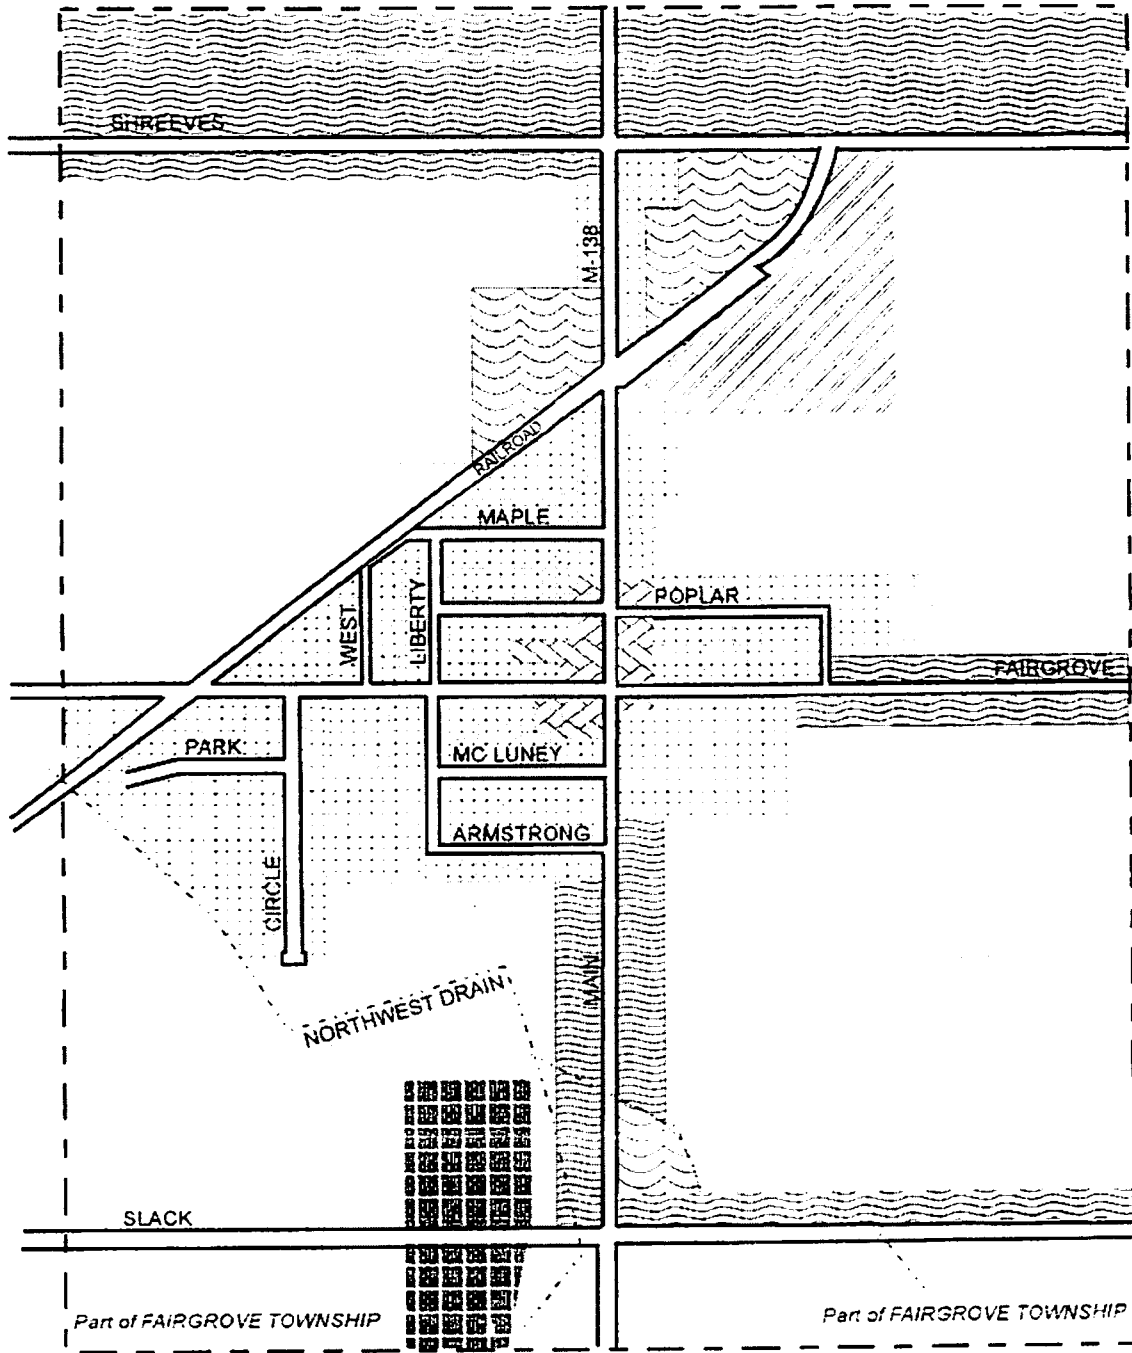

Village of Fairgrove

Tuscola County, Michigan

ZONING MAP

- | | |
|---|--|
|  R-1: LOW DENSITY RESIDENTIAL |  C-1: CENTRAL BUSINESS DISTRICT |
|  R-2: SINGLE FAMILY RESIDENTIAL |  C-2: HEAVY COMMERCIAL / LIGHT INDUSTRIAL |
|  R-3: MEDIUM DENSITY RESIDENTIAL |  A-1: AGRICULTURE / TRANSITIONAL |
|  PARKS & RECREATION |  CEMETERY |